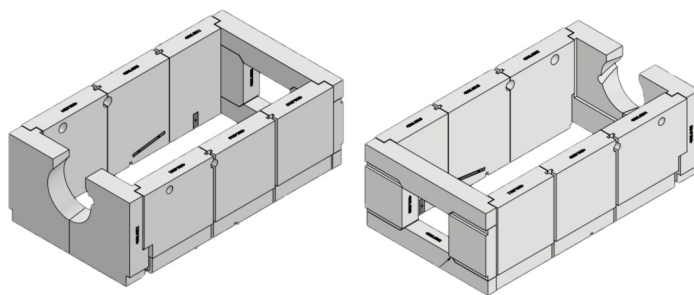

Brick set 100 - 540 kW

Front

Base

Arch

First ring

Boiler door

© 2025 - Reproduction, including of excerpts, is prohibited.

* Pyrot and Pyrotec are registered trademarks of MAWERA Holzfeuerungsanlagen GmbH.

* Vitoflex and Vitoligno, as well as Viessmann are registered trademarks of Viessmann Group GmbH & Co. KG or its group companies.

All KÖB trademarks are used with the kind permission of KÖB Holzheiztechnik e.K. / www.kob.cc

We reserve the right to make technical changes based on product development. All of the figures are intended as examples. 01.01.2025

Schmid GmbH energy solutions

Holzriedstrasse 33 | 6960 Wolfurt | Austria

+43 (0)5574 93089-0 | info.wolfurt@schmid-energy.com | schmid-energy.at

SCHMID
energy solutions