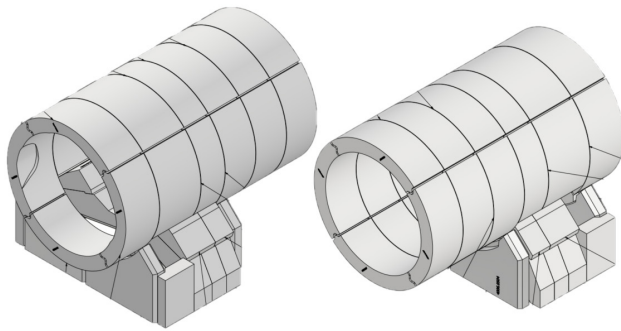

Brick set 100 - 540 kW

Front