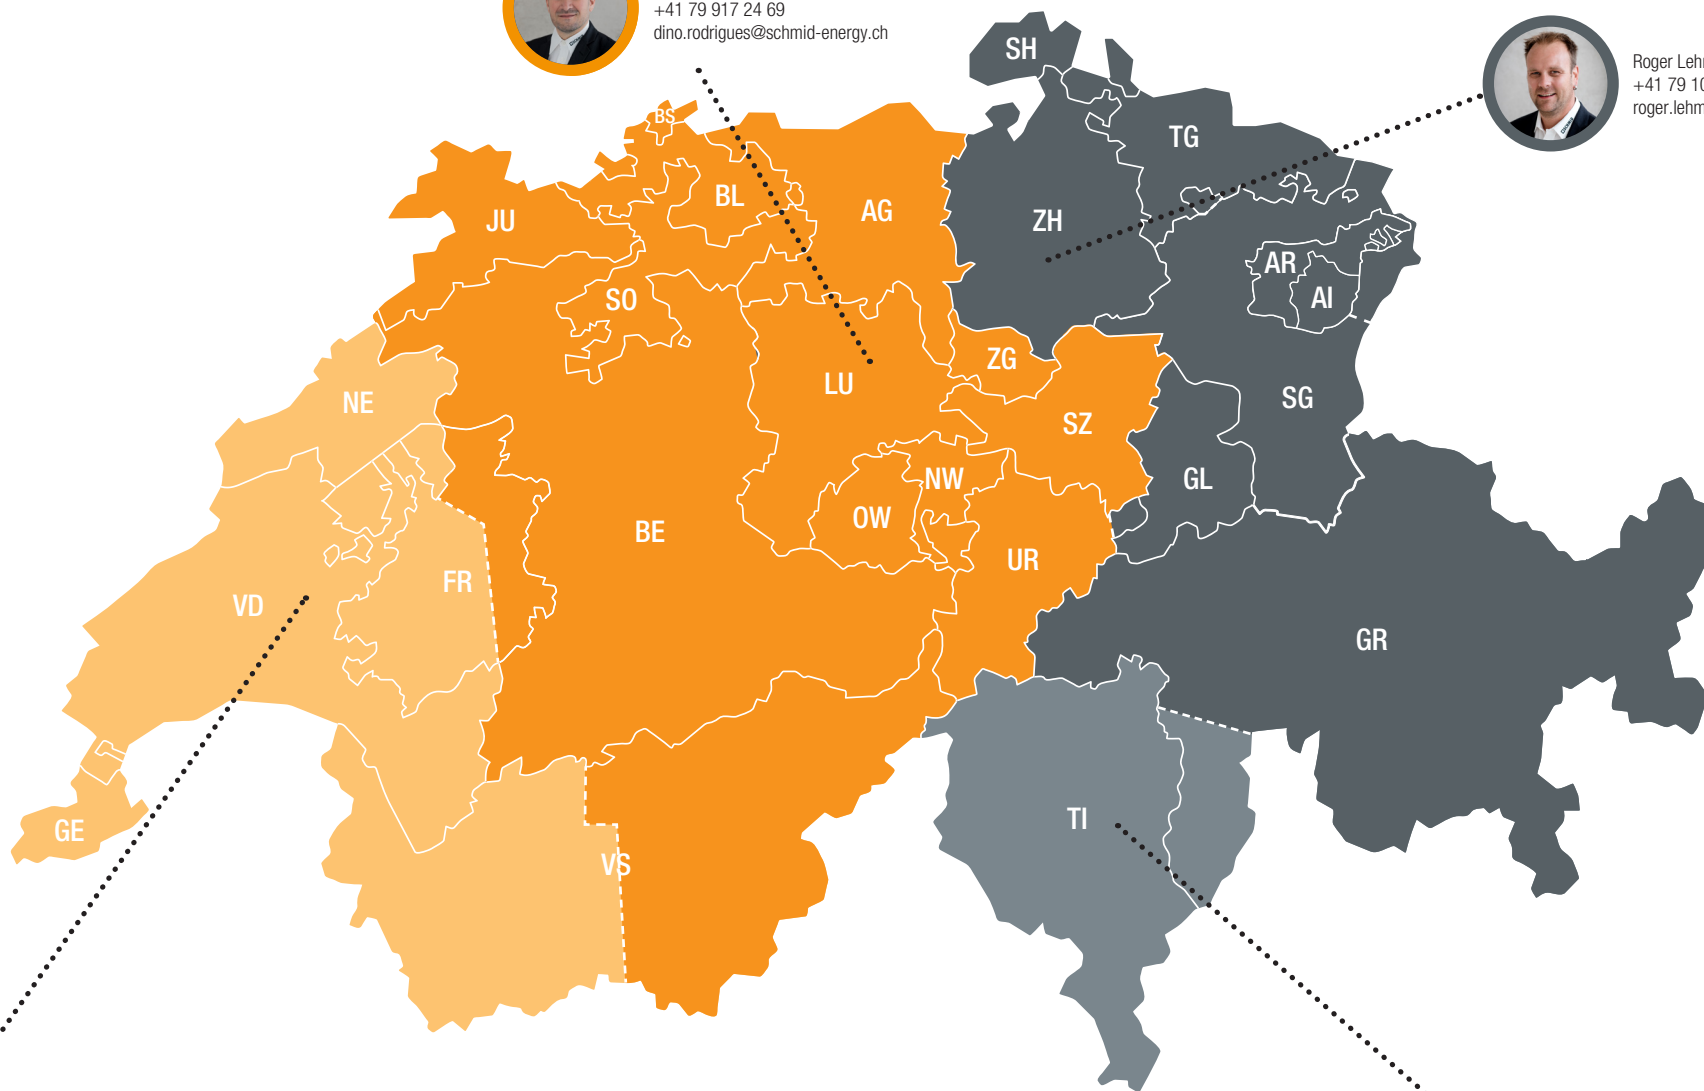

Duarte Baçao
+41 21 905 95 05
duarte.bacao@schmid-energy.ch

Andreas Soder
+41 79 233 51 73
andreas.soder@schmid-energy.ch